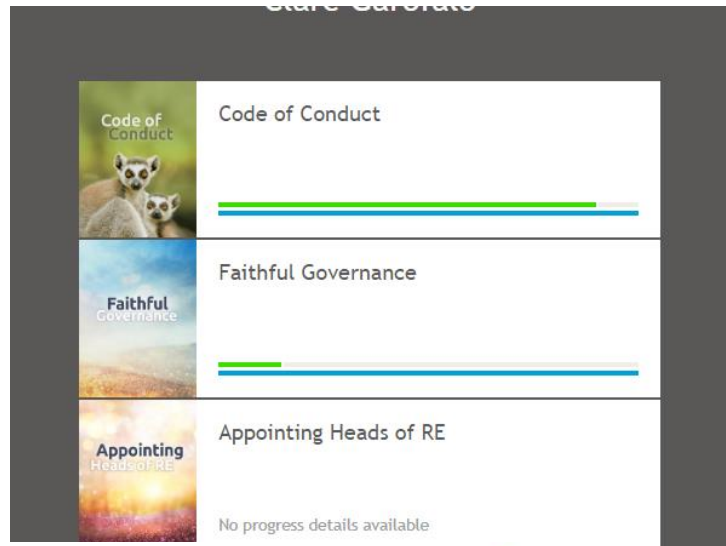

Each person can monitor their own progress.

search ...

| | | |
|--|----|---|
| Education Commission Governance CPD | 17 | 0 |
| KCSP Governance | 17 | 2 |
| St Joseph's PS Gomm Road Governance | 17 | 3 |
| St Mary's Fed Carshalton Governance | 17 | 4 |
| St Peter & St Paul Prim Governance Orpington | 4 | |

One person per school can monitor progress for a specific school or several schools.

This facility best accessed via the website

It is possible to monitor progress as a whole group

It is possible to monitor progress for individual governors