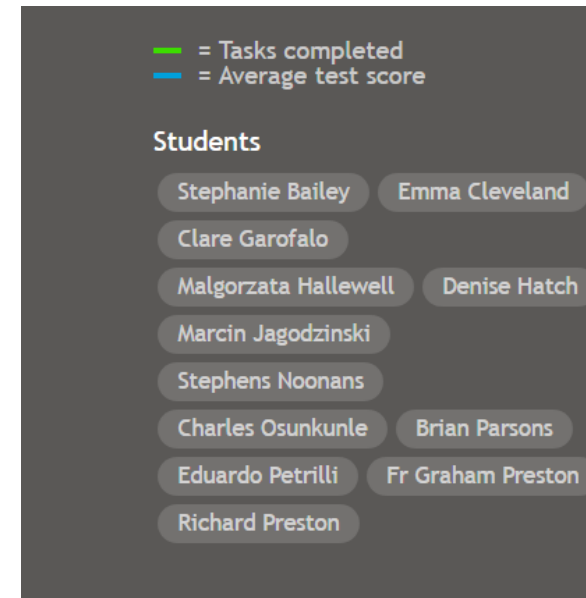

One person per school can monitor progress for a specific school or several schools.

This facility best accessed via the website

It is possible to monitor progress as a whole group

It is possible to monitor progress for individual governors