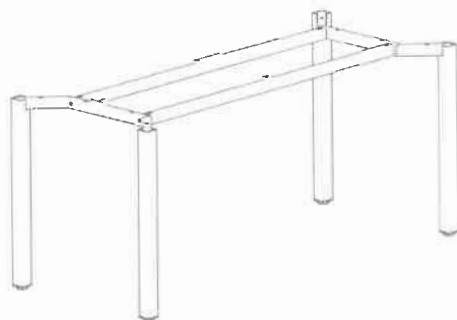

Podnoží stolu ALFA 200H 700x1600
Framework ALFA 200H 700x1600

RAL9010 043701027