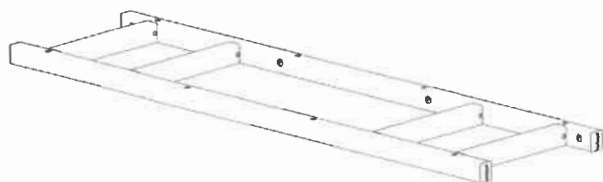

Kancelářský systém ALFA 200

Podnoží stolů | Desk frames

Rám prostřední 1600 ALFA 200H sestava
Middle frame 1600 ALFA 200H assembly

RAL9004 **510283539**
RAL9007 **510283515**
RAL9010 **510283527**
RAL9022 **510283510**

Příčka čelní 1000 (L=661) ALFA 200
Stretcher front 1000 (L=661) ALFA 200

RAL9004 **509370639**
RAL9007 **509370615**
RAL9010 **509370627**
RAL9022 **509370610**

Noha ALFA 200 pro BENCH sestava
Leg ALFA 200 for BENCH assembly

RAL9004 **510283639**
RAL9007 **510283615**
RAL9010 **510283627**
RAL9022 **510283610**

Příčka čelní 1200 (L=861) ALFA 200
Stretcher front 1200 (L=861) ALFA 200

RAL9004 **509730939**
RAL9007 **509730915**
RAL9010 **509730927**
RAL9022 **509730910**

Příčka čelní 800 (L=461) ALFA 200
Stretcher front 800 (L=461) ALFA 200

RAL9004 **509731239**
RAL9007 **509731215**
RAL9010 **509731227**
RAL9022 **509731210**

Příčka čelní 1400 (L=1061) ALFA 200
Stretcher front 1400 (L=1061) ALFA 200

RAL9004 **509731039**
RAL9007 **509731015**
RAL9010 **509731027**
RAL9022 **509731010**