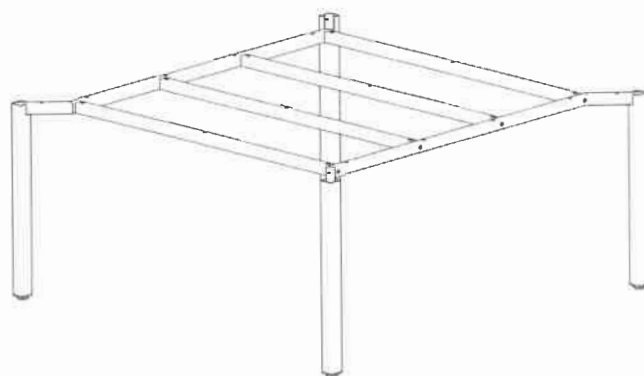

Podnoží Bench ALFA 200H 1600x1600
Framework Bench ALFA 200H 1600x1600

RAL9010 043703027