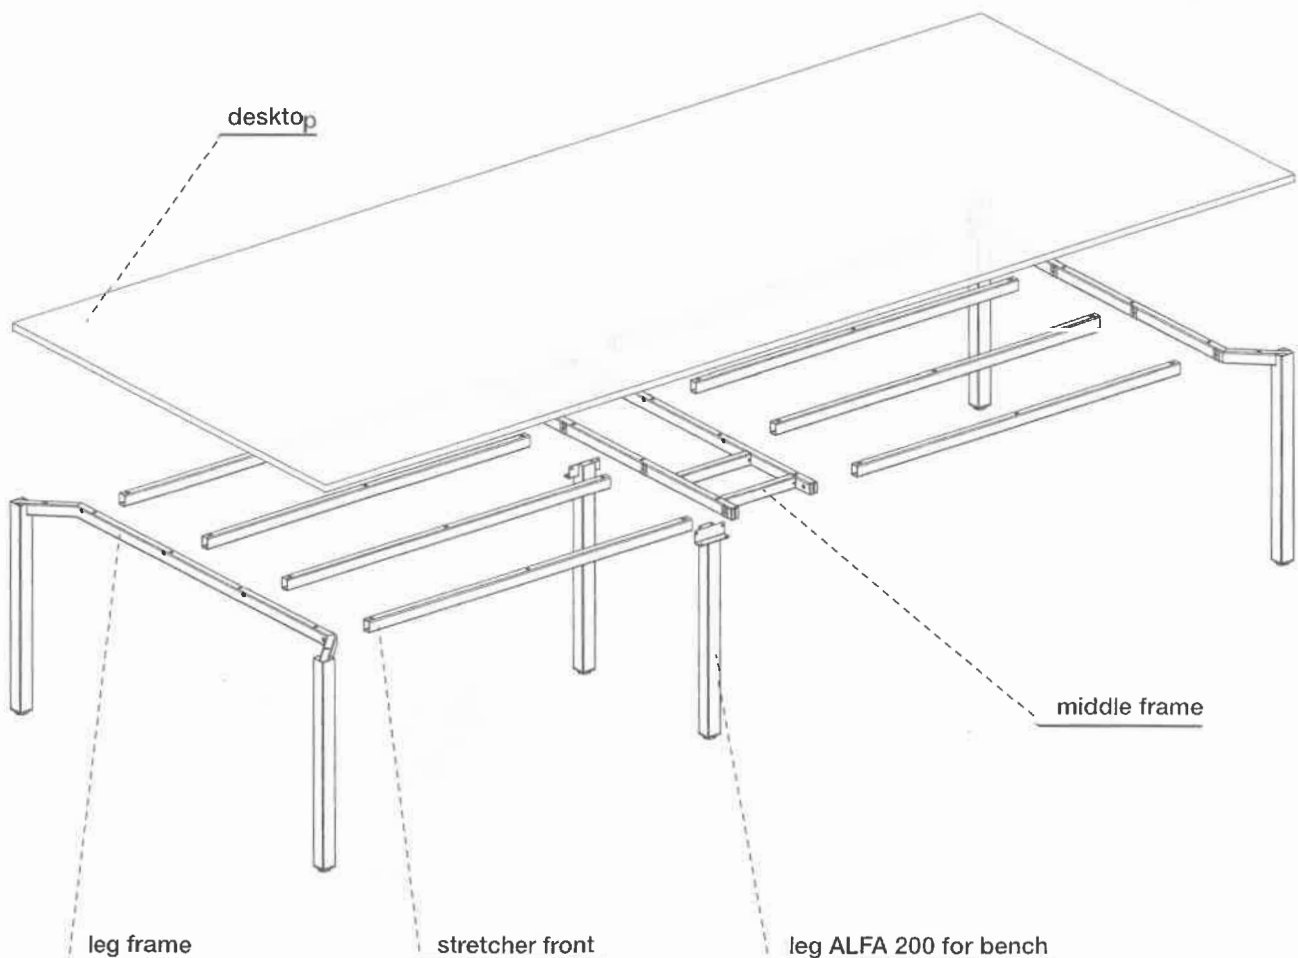

Base

The steel-frame base comprises two side pieces (welded leg has cross section 50 x 50 mm and bent profile 30 x 40 mm) and two linking profiles. The legs can be adjusted for levelling (15 mm range) on uneven floors. The basic desk height is 735 (18 mm top) or 742 mm (25 mm top). On request a height adjustable frame is available (adjustable between 740 and 880 mm). Metal parts are finished with a high quality epoxy-polyester powder coating that ensures a high resistance to the wear and tear common in an office environment.

Colours – standard colours RAL TECHO a.s. (RAL9004, RAL9007, RAL9010, RAL9022).

Desktops

Desktops are made from a wood-based material from certified suppliers (18 or 25 mm MFC with 2 mm ABS edges in the same décor as the work surface – for selected decors the edges are attached using laser technology).

Desktop decors – standard decors TECHO, a.s. (grey, beech, wild pear, white).

Accessories

A range of accessories are available for the ALFA 200 desk system (screens, vertical and horizontal cable channels, PC holder etc.).

The handbook contains just basic information – because of the extensive variability of the frame just selected configurations are shown (RAL9010) along with standard frame components.