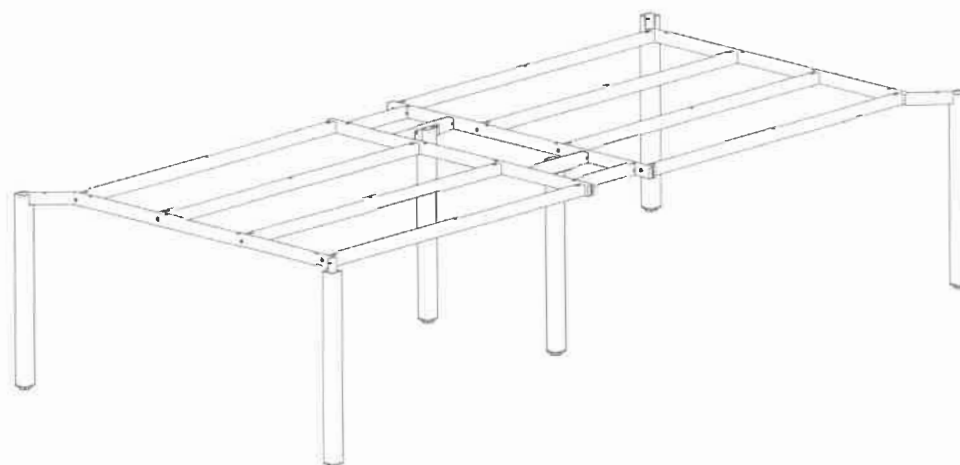

Base

The steel-frame base comprises two side pieces (welded leg has cross section 50 x 50 mm and bent profile 30 x 40 mm) and two linking profiles. The legs can be adjusted for levelling (15 mm range) on uneven floors. The basic desk height is 735 (18 mm top) or 742 mm (25 mm top). On request a height adjustable frame is available (adjustable between 740 and 880 mm). Metal parts are finished with a high quality epoxy-polyester powder coating that ensures a high resistance to the wear and tear common in an office environment.

RAL9010 043701027

Podnoží Bench ALFA 200H 1600x1600
Framework Bench ALFA 200H 1600x1600

RAL9010 043703027

Podnoží Bench ALFA 200H 1600x3200
Framework Bench ALFA 200H 1600x3200

RAL9010 043704027

Podnoží stolů | Desk frames